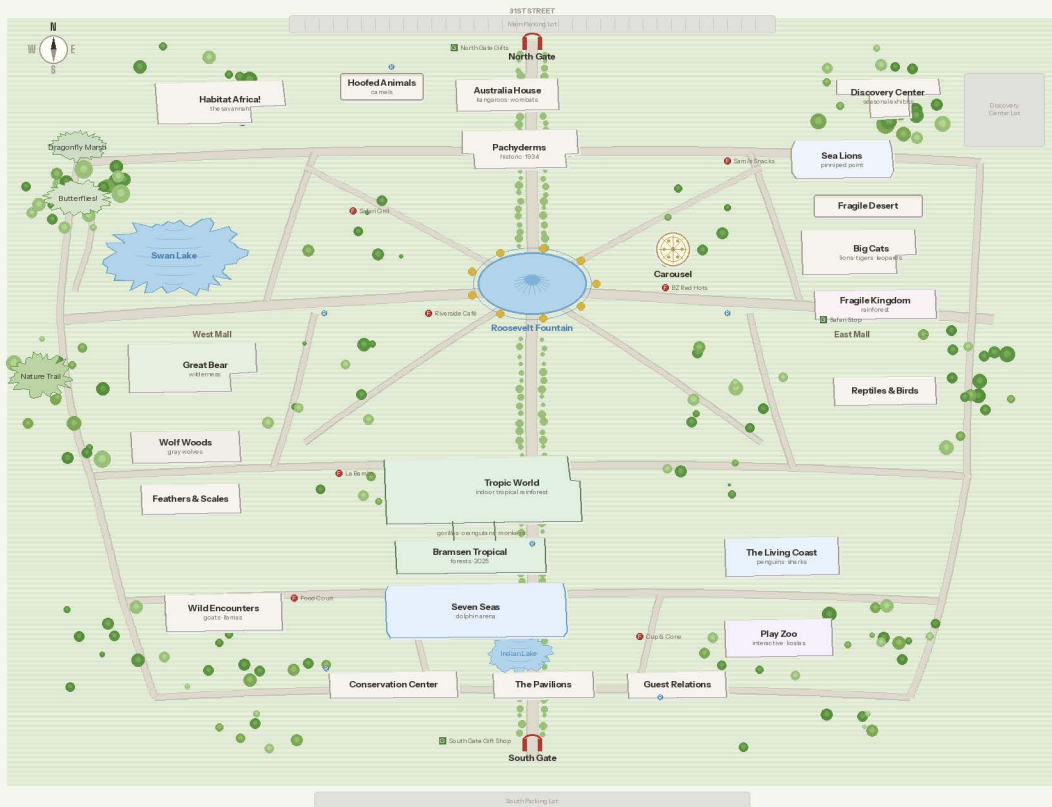

# BROOKFIELD ZOO CHICAGO

**LEGEND:** Building Path Water Dining Gift Shop Restroom Cafe Carousel Parking Trees

Blue line map - north to scale. Visit [brookfieldzoo.org](http://brookfieldzoo.org) for current hours, exhibits, and exploring.